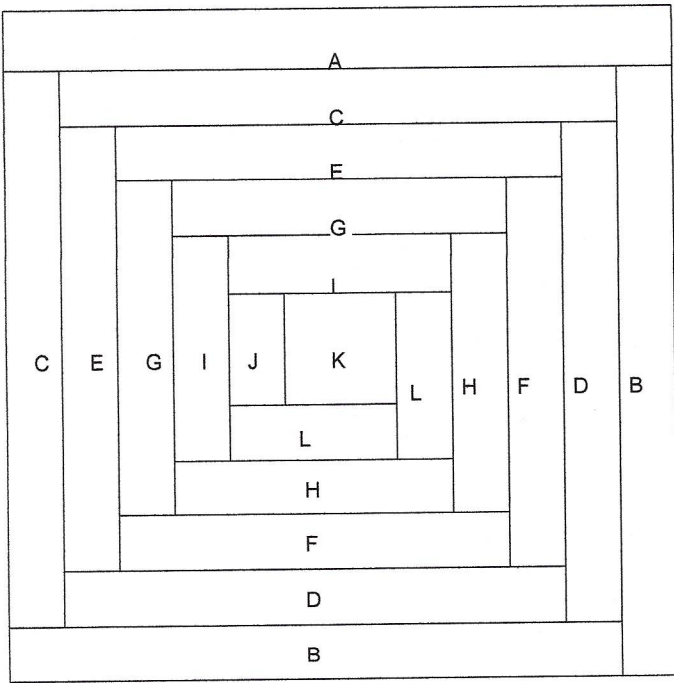

Worktable Block
Pattern for 12.00x12.00 block
Key Block (29/100 actual size)

A

B

C

D

E